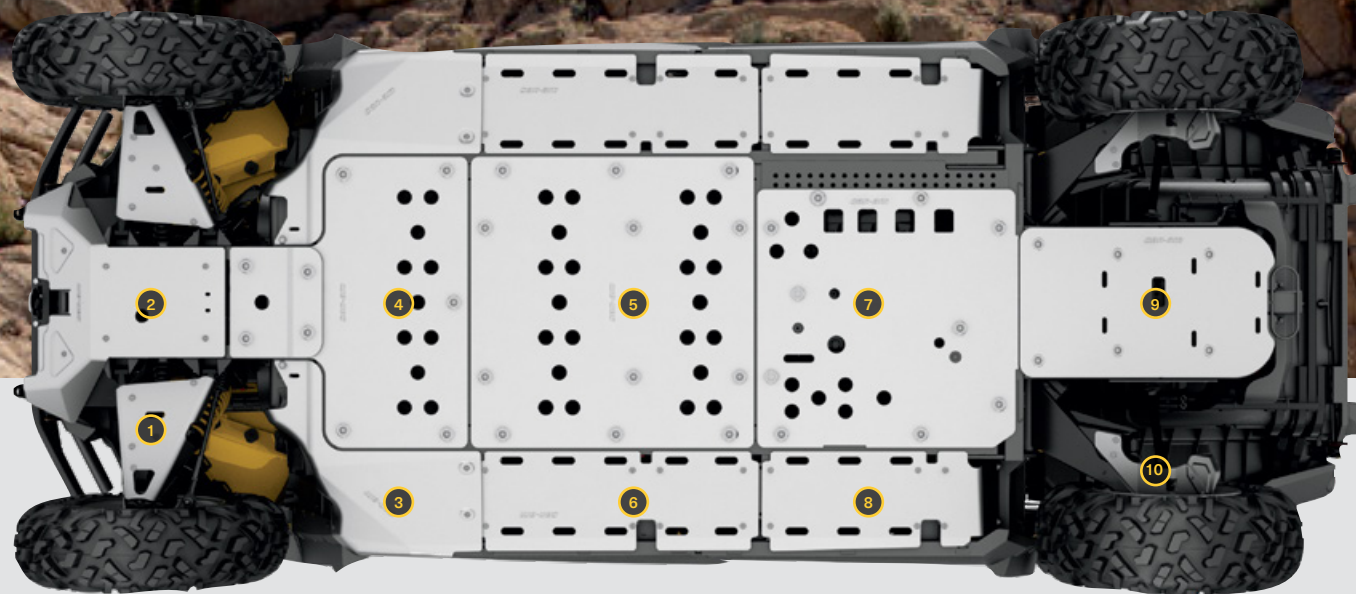

ALUMINUM SKID PLATES

For ultimate durability and strength, all our Aluminum Skid Plates are made with High Strength 5052 H32 Aluminum 3/16" (4.5 mm) thick.

Offer your Commander the full protection kit or get them individually	Commander 2015 & up	Commander 2011-2014	Commander Max
ALUMINUM SKID PLATE PROTECTION KIT	715002735 $1,584.92	715002130 $859.95	715002133 $1,999.90
INDIVIDUAL ALUMINUM SKID PLATES			
① A-ARM PROTECTORS • Aluminum A-arm plates and plastic deflectors provide essential protection and aggressive look. • Sold in pairs.	715000660 $164.99	715000660 $164.99	715000660 $164.99
② FRONT SKID PLATE	715000692 $244.99	715000692 $244.99	715000692 $244.99
③ FRONT LATERAL SKID PLATES • Sold in pairs.	715002494 $304.99	715000950 $209.99	715002494 $304.99
④ FRONT CENTRAL SKID PLATE	715001996 $204.99	—	715001996 $204.99
⑤ CENTRAL SKID PLATE COMMANDER MAX ONLY (INCLUDED IN COMPLETE KIT)	—	—	715001969 $219.99
⑥ LATERAL CENTRAL SKID PLATES COMMANDER MAX ONLY (INCLUDED IN COMPLETE KIT) • Sold in pairs.	—	—	715001970 $194.99
⑦ CENTRAL SKID PLATE • Pre-cut holes for fluid and mud drainage, and servicing access. • Direct replacement of factory installed plastic skid.	715001997 $219.99	—	715001997 $219.99
⑧ REAR LATERAL SKID PLATES • Sold in pairs.	715001640 $204.99	—	715001640 $204.99
⑨ REAR SKID PLATE • Direct replacement of factory installed plastic skid.	715000694 $134.99	715000694 $134.99	715000694 $134.99
⑩ TRAILING ARM PROTECTORS • Sold in pairs.	715000661 $104.99	715000661 $104.99	715000661 $104.99