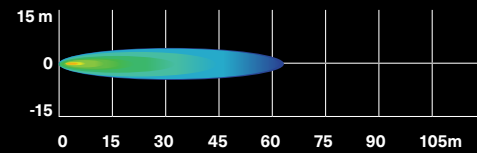

LED DRIVING LIGHTS