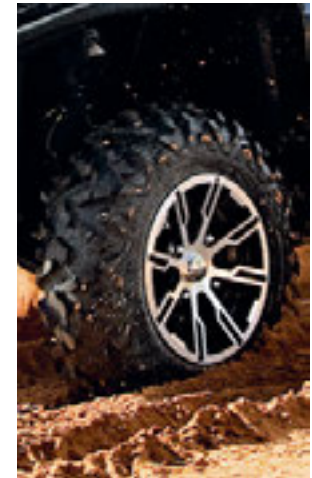

OEM TIRES

CARLISLE BLACK ROCK TIRE

Commander, Commander MAX
Rear 27" x 11" x 14" 705501129
Front 27" x 9" x 12" 705400781
$168.99
$142.99

REAR TIRE CHAINS

• Improve your traction in mud and snow.
• Sold in pairs.

27" x 11" x 14" 715003839	27" x 9" x 14" 715000225
$119.99	$91.99

MAXXIS BIGHORN 2.0 TIRE

Commander, Commander MAX (except XT-P & Base models)
Front 27" x 9" x 14" 705402168
Rear 27" x 11" x 14" 705502665
$240.99 **$245.99**
705400961 • €€ 705501295 • €€
Commander, Commander MAX (XT-P and Base models only)
Front 27" x 9" x 12" 705401385
Rear 27" x 11" x 12" 705501817
$230.99 **$245.99**
705401386 • €€ 705501818 • €€
Commander, Commander MAX
Front 28" x 9" x 14" 705402080
Rear 28" x 11" x 14" 705502144
$245.99 **$244.99**

MAXXIS CORONADO

• Compliant with European T regulations.

Commander, Commander Max
Front 27" x 9" x 14" 705402058
$230.99
Commander, Commander Max (except XT-P)
Rear 27" x 11" x 14" 705502576
$224.99

ACCESORY TIRES

ZILLA TIRE BY MAXXIS*

• Sold individually.

Front 27" x 10" x 14" 705401302	Rear 27" x 12" x 14" 705501703
$204.99	$224.99

OEM RIMS & BEADLOCKS

14" X DS RIM

• Black with clear coat aluminum rim.
• Choice of beadlock color (not included).
• Needs 16 bolts (250000435) for installing the beadlock.

Commander, Commander MAX
Front - 14" x 6.5" offset = 41 mm 705401594
$276.99
Rear - 14" x 8" offset = 51 mm 705502146
$276.99

12" RIM

• Black with clear coat aluminum rim.
• Choice of beadlock color (not included).
• Needs 16 bolts (250000435) for installing the beadlock.

Commander, Commander MAX
Front - 12" x 6" offset = 41 mm 705401678 • Black
$245.99
Rear - 12" x 7.5" offset = 51 mm 705502244 • Black
$245.99

OUTLANDER X MR AND DEFENDER RIM

• Cast aluminum rim with trend setting explosive styling so you can ride - and look - like a trailblazer.