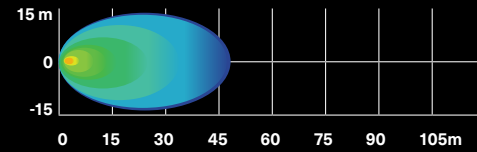

715003665

\$254.99

1,260 LUMENS

LED DRIVING LIGHTS

LED FLOOD LIGHTS

4" [10 CM] ROUND LED LIGHTS (2 X 25 WATTS)

- 25W LED spotlights.
- 2 x 1,800 lumens.
- Rugged and waterproof.
- Includes basic wiring and switch.
- Can-Am branded grill.
- Perfect fit with the Light Rack for Sport Visor and most bumpers with Light Mount Kit.
- Sold in pairs.
- Not EC compliant.