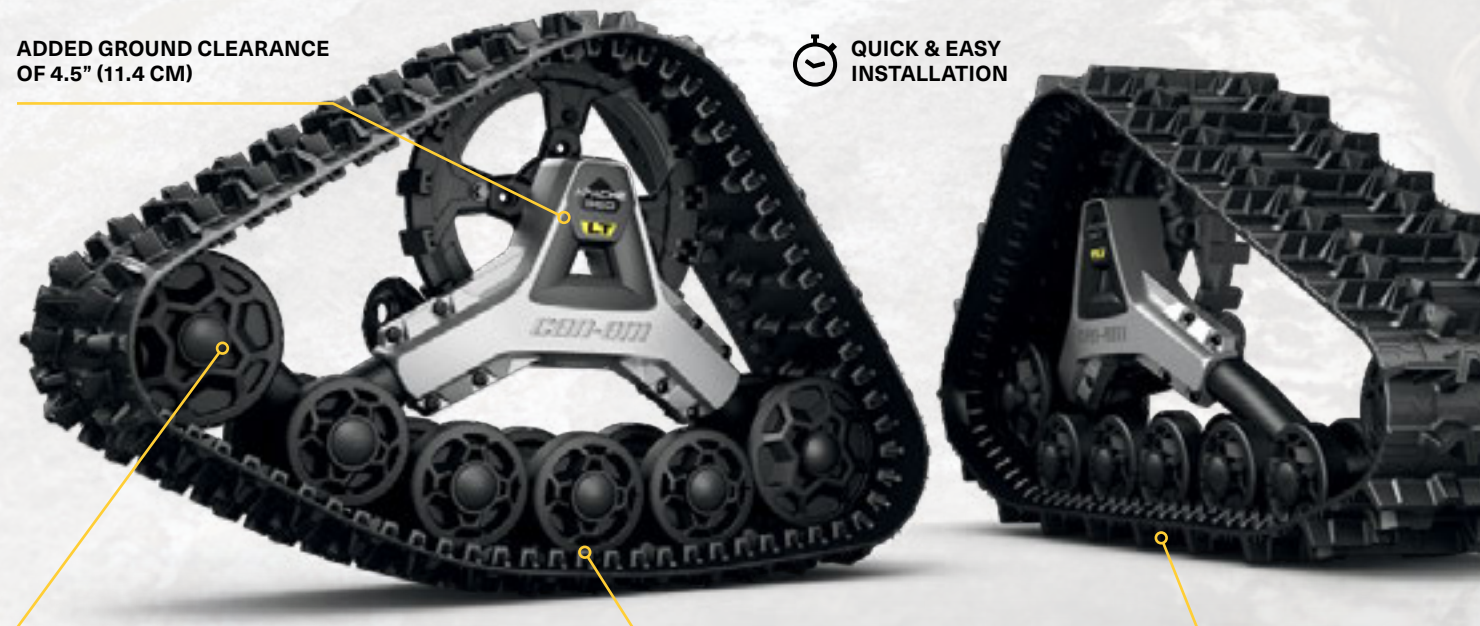

COVERED BY A 2 YEAR WARRANTY

ADDED GROUND CLEARANCE OF 4.5" (11.4 CM)

QUICK & EASY INSTALLATION

UNIQUE ADJUSTABLE CONTACT PATCH SYSTEM TO TACKLE THE TOUGHEST YEAR-ROUND CONDITIONS

RUBBER OVER MOLDED HEAVY-DUTY DOUBLE BEARING WHEELS AND OFFSET WHEEL SPACING REDUCE FRICTION AND VIBRATION WHILE ENSURING RELIABILITY