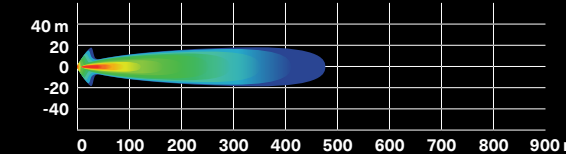

Commander, Commander MAX

715002933

\$374.99

5,400 LUMENS

Lights up to more than 1500 ft (460 m) in front of the vehicle and around 65 ft (20 m) wide on each side.

New 3.5" [9 CM] LED LIGHTS (2 X 14W)

- 14W LED lights producing 1,260 lumens each.
- Equipped with 6 high power LEDs in a heavy-duty die cast aluminum housing.
- Features 2 attachment points — if one attachment point fails due to a collision, rotate to the next channel point and re-mount the light.
- Sold in pairs.
- EC compliant.