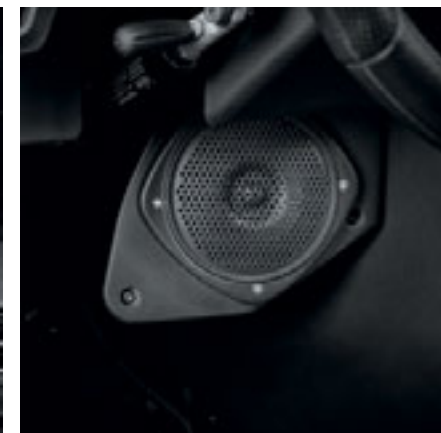

Commander, Commander MAX

715001309 • Front 5.25" (13 cm)

\$174.99

715001315 • Rear 6.5" (16.5 cm)

\$369.99

INCLUDED IN THE COMPLETE AUDIO SYSTEM

**RADIO / GPS CONSOLE ADAPTER**

- Update center console for GPS and/or audio system integration.
- Includes a cover for unused GPS or audio system slot.
- Standard on Limited model.