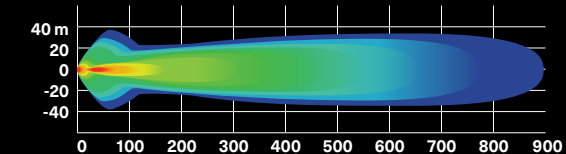

39" (99 CM) DOUBLE STACKED LED LIGHT BAR (270 WATTS)

- Equipped with 54 5W Cree LEDs.
- 24,300 lumens.
- Sits protected inside the cage area to deliver powerful and accurate lighting.
- Not compatible with Full Windshield, Flip Windshield and Intrusion Bar.
- Requires Light Mounting Kit for 39" (99 cm) LED Light Bar (715004006).

Commander (except Limited models 2013 & prior), Commander MAX

715004007

$904.99

24,300 LUMENS

Lights up to more than 2900 ft (900 m) in front of the vehicle and around 115 ft (35 m) wide on each side.