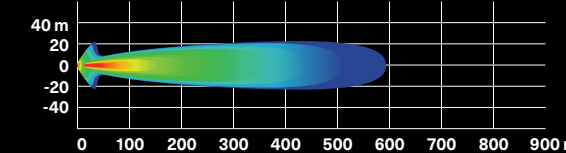

8,400 LUMENS

Lights up to more than 1900 ft (580 m) in front of the vehicle and around 65 ft (20 m) wide on each side.